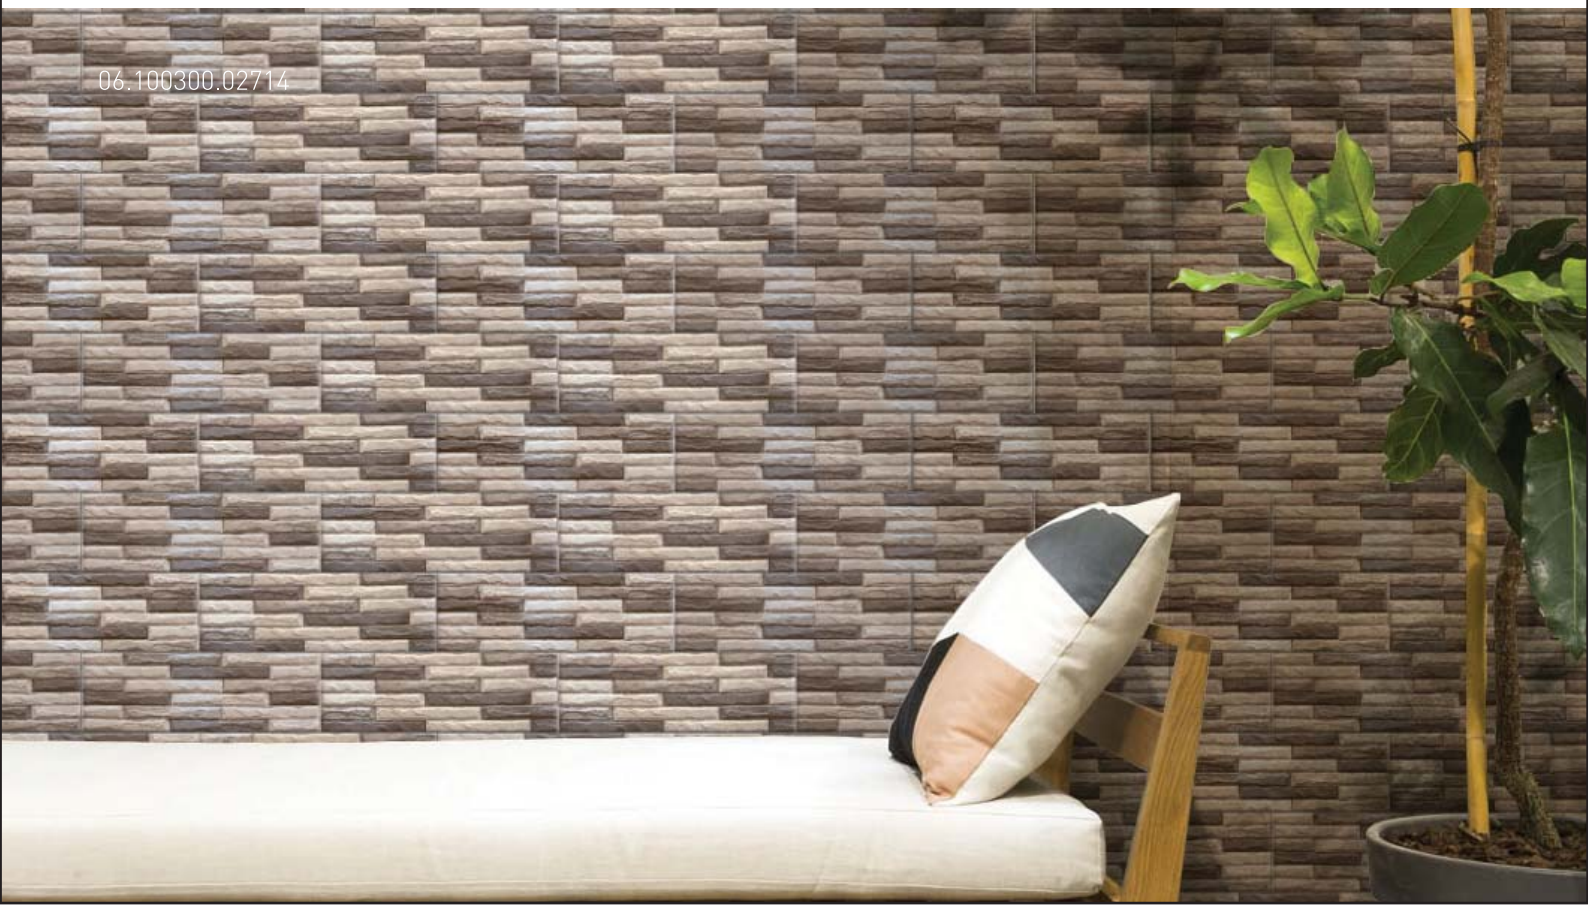

06.100300.02713

Wall tiles

Structured

Porcelain

Matt

faces 4

V2

06.100300.02714