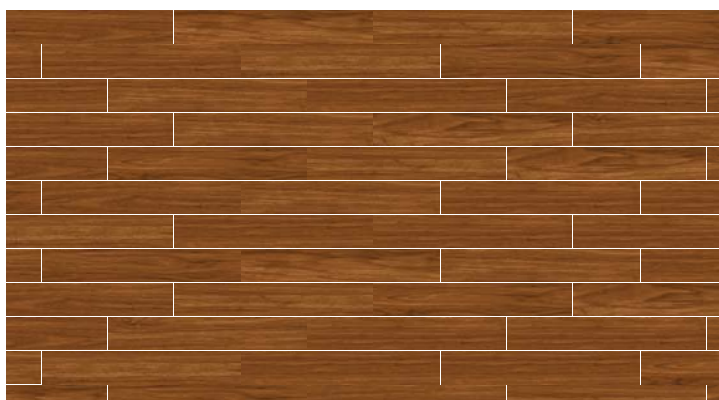

► WALNUT
wood-look ceramic tiles

06.100600.20105 (12 face)
100 x 600 x 9.5 mm