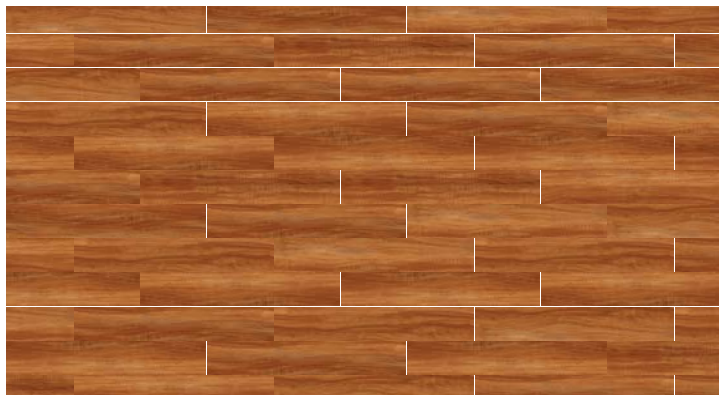

► WALNUT
wood-look ceramic tiles

06.100600.20104 (8 face)
100 x 600 x 9.5 mm